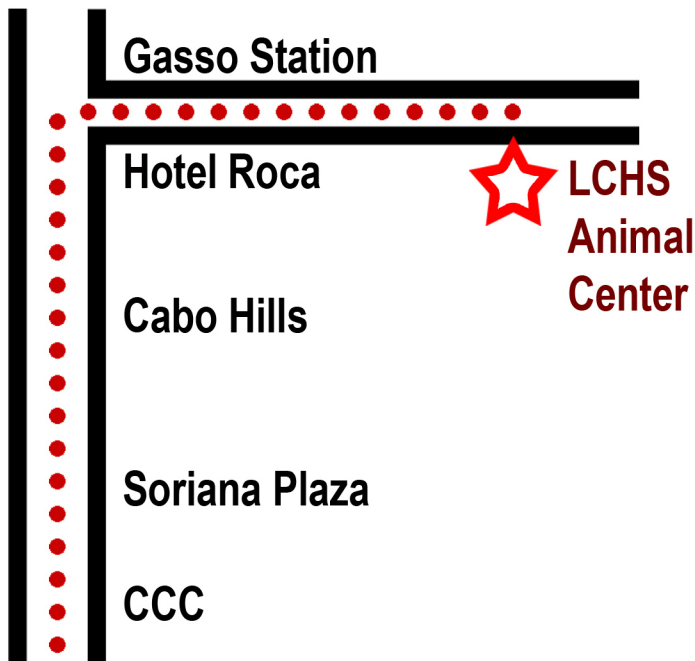

4-lane highway to Todos Santos

- Take the highway north toward Todos Santos
- Turn right on the Padre Nicolás Tamaral Street at the Hotel Roca & the Gasso Station
- LCHS is on the right about 200 meters